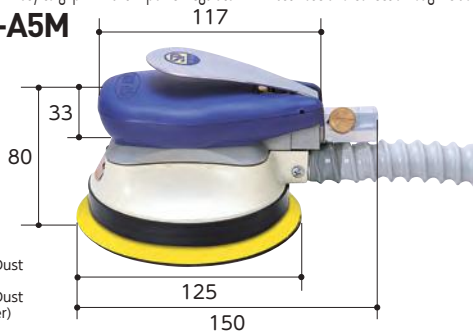

## DUST FREE DUAL ACTION SANDER

● Pad Size  $\Phi$ 125mm(5")

- For finishing and polishing ● Easy to grip. ● Built-in power regulator. ● Dust hose and collection bag included.

### SP-3905DF-A5M

**M** Velcro Pad

**Replacement parts**

- #AS-113 125 mm Pad (Dust suction type, velcro)
- #AS-112 125 mm Pad (Dust suction type, for stick paper)

● Pad Size  $\Phi$ 125mm(5")

- Lightweight ● For finishing and polishing ● Self suction/other dust suction switchable. ● Mesh sandpaper can also be used ● Built-in power regulator. ● Dust hose and collection bag included.