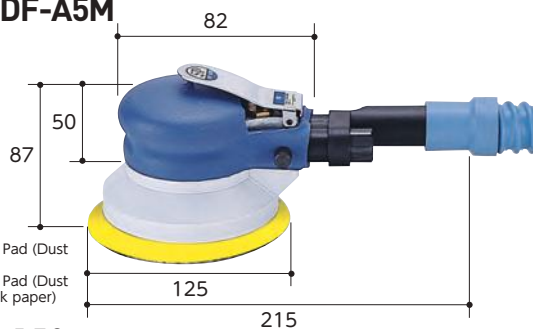

### SP-3006DF-5

**M** Velcro Pad

**Replacement parts**

- #ASP-3006 125 mm Pad (Dust suction type, velcro)

● Pad Size  $\Phi$ 125mm(5")

- For finishing and polishing ● Lower center of gravity for improved stability. ● Easy to grip. ● Built-in power regulator. ● Dust hose and collection bag included.

### SP-3605DF-A5M

**M** Velcro Pad

**Replacement parts**

- #AS-113 125 mm Pad (Dust suction type, velcro)
- #AS-112 125 mm Pad (Dust suction type, for stick paper)

● Pad Size  $\Phi$ 150mm(6")

- For finishing and polishing ● Lower center of gravity for improved stability. ● Easy to grip. ● Built-in power regulator. ● Dust hose and collection bag included.