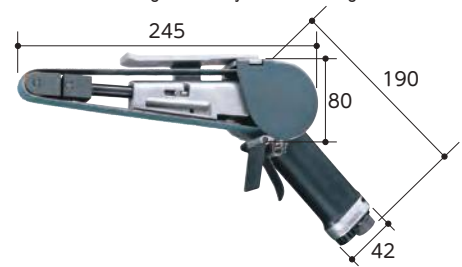

EDP	Model No.	Free Speed (min⁻¹)	Overall Length (mm)	Air Consumption (m³/min)	Hose Coupling	Net Weight (kg)	Accessories	JAN (4545695)
370097	SP-1370A	16000	275	0.4	1/4"NPT	0.8	Belt (#60)	002107
370100	SP-1380	17000	365	0.5	1/4"NPT	1.4	Belt (#60), Allen key (H4mm)	000646

Air pressure: 0.62 MPa Air hose inner dia.: 9.5 mm Rear exhaust Air connector included

MICRO GRINDER

Collet Size 3mm

- Lightweight. ● Throttle switch. ● Urethane covered cushion grip. ● For finishing of small parts. ● With flexible hose 1.5 m