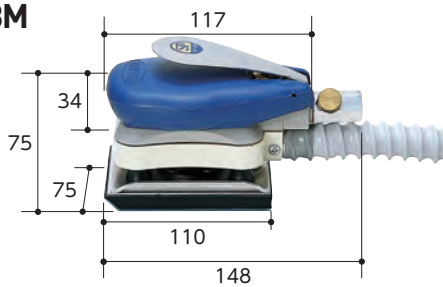

DUAL ACTION SANDER

● Pad Size $\Phi 125\text{mm}(5\text{'})$

- For rough polishing. ● Easy to grip. ● Built-in power regulator.

SP-3007-A10

M Velcro Pad

Replacement parts

- #AS-111 125 mm Pad (Velcro)
- #AS-114 125 mm Pad (For stick paper)

SINGLE ACTION SANDER

● Pad Size $\Phi 75\text{mm}(3\text{'})$

- Lightweight ● For finishing and polishing ● Easy to grip. ● Low speed and high torque. ● Built-in power regulator.

SP-3003

M Velcro Pad

Replacement parts

- #3003-39 75 mm Pad (velcro)

DUST FREE ORBITAL SANDER

● Pad Size $75 \times 110\text{mm}$

- Lightweight and compact. ● For finishing and polishing ● Easy to grip. ● Built-in power regulator. ● Dust hose and collection bag included.

SP-3900DF-A3M

M Velcro Pad

Replacement parts

- #04606120 75x110 mm Pad (Dust suction type, velcro)

● Pad Size $100 \times 180\text{mm}$

- Larger pad. ● Easy to grip. ● Built-in power regulator. ● Dust hose and collection bag included.

SP-3800DF-A5M

M Velcro Pad

Replacement parts

- #04604503 100x180 mm Pad (Dust suction type, velcro)

ORBITAL SANDER

● Pad Size $75 \times 110\text{mm}$

- Lightweight and compact. ● For finishing and polishing ● Easy to grip. ● Built-in power regulator.

SP-3900-A3M

M Velcro Pad

Replacement parts

- #04606120 75x110 mm Pad (Velcro)

● Pad Size $100 \times 180\text{mm}$

- Larger pad. ● Easy to grip. ● Built-in power regulator.

SP-3800-A5M

M Velcro Pad

Replacement parts

- #04604501 100x180 mm Pad (Velcro)