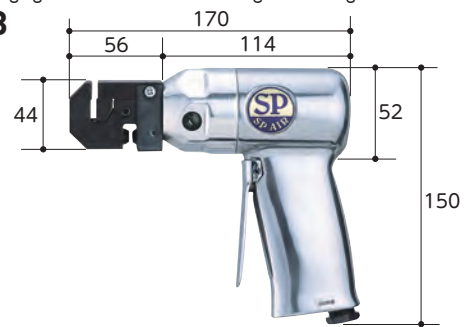

SP-1600B

EDP	Model No.	Grip Dia. (mm)	Install method	Free Speed (min⁻¹)	Overall Length (mm)	Air Consumption (m³/min)	Hose Coupling	Net Weight (kg)	Accessories	JAN (4545695)
370095	SP-1900	17	Collet Nut	70000	156	0.14	1/4"NPT	0.35	Spanner (H9mm)	003500

Air pressure: 0.62 MPa Air hose inner dia.: 9.5mm Rear exhaust Air connector included

EDP	Model No.	Overall Length (mm)	Air Consumption (m³/min)	Hose Coupling	Net Weight (kg)	JAN (4545695)
370161	SP-1600B	170	0.3	1/4"NPT	1	000837

Air pressure: 0.62 MPa Air hose inner dia.: 9.5 mm Rear exhaust Air connector included

replacement parts

SANDING PAD

EDP	PART NUMBER	SPECIFICATION	JAN (4545695)
370314	AS-111	125 mm Pad/Velcro (ASP-3005)	600587
370333	AS-114	125 mm Pad/for Stick paper	001034
370331	AS-113	125 mm Pad w/Dust suction hole/Velcro	001010
370332	AS-112	125 mm Pad w/Dust suction hole/for Stick paper	001027
370319	ASP-3006	125 mm Pad/Dust suction hole/Velcro	600822
370343	MSP-506	50 mm 6 mm Collet chuck/Velcro	-

SANDING PAD

EDP	PART NUMBER	SPECIFICATION	JAN (4545695)
370334	05202110	50 mm M6 Thread/Velcro	001041
370335	05315612	70 mm M6 Thread/Velcro	001058
370336	40100820	70 mm 5/16-24UNF/Velcro	001065
882938	04606120	75x110 mm w/Dust suction hole/Velcro (AS-131/129)	-
883819	04604503	100x180 mm w/Dust suction hole/Velcro (AS-127)	-
883818	04604501	100x180 mm w/Dust suction hole/Velcro (AS-125)	-