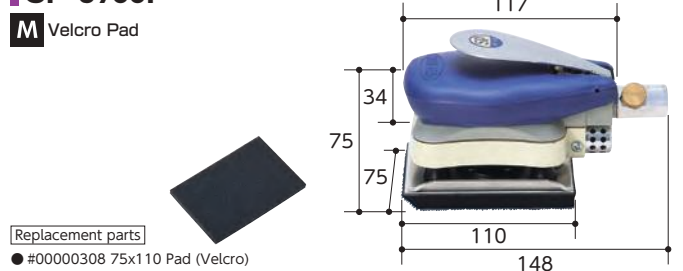

SP-3900P

Replacement parts
● #00000308 75x110 Pad (Velcro)

EDP	Model No.	Pad Threads	Orbit Dia. (mm)	Install Method	Free Speed (min⁻¹)	Overall Length (mm)	Air Consumption (m³/min)	Hose Coupling	Net Weight (kg)	Accessories	JAN (4545695)
370105	SP-7201DA	M6	3	Velcro	13000	158	0.3	1/4"NPT	0.6	Ø50mm Velcro Pad, Pad Fixing Bar	001483
370104	SP-7201G	M6	-	Velcro	13000	158	0.3	1/4"NPT	0.53	Ø50mm Velcro Pad, Uni top mini, Spanner (H11mm)	001476
370111	SP-1340DA	M6	2	Velcro	12000	125	0.3	1/4"NPT	0.67	Ø70mm Velcro Pad, Spanner (H17mm, H11mm), Bolt	000714
370112	SP-1331L	M6	-	Velcro	3000	145	0.3	1/4"NPT	0.7	Ø70mm Velcro Pad, Spanner (H11mm)x2, Bolt	000707
370121	SP-1350	M10x1.5	-	Disc Nut	15000	124	0.76	1/4"NPT	0.96	Ø75mm Sanding Pad, Spanner, Lock bar	001599
370116	SP-7500AH-P	5/16-24UNF	-	Velcro	1800	200	0.3	1/4"NPT	1.2	Ø70mm Velcro Pad, Ø125mm Velcro Pad, Regulator, Spanner (H17mm), Allen key (H14mm)	000974
370123	SP-1508AH-P	5/16-24UNF	-	Velcro	2500	180	0.66	1/4"NPT	1.2	Ø125 Velcro Pad, Regulator, Ø150 Urethan Pad, Ø150 Wool Pad, Comfort Grip, Spanner (H11mm)	000776
370124	SP-3900P	-	3	Velcro	9500	148	0.4	1/4"NPT	0.86	Buffing Form Pad x2	000790

Air pressure: 0.62 MPa Air hose inner dia.: 9.5 mm Rear exhaust Air connector included

FASTENING

DRILLING

SANDING

GRINDING

CUTTING

HAMMERING

BEVELER