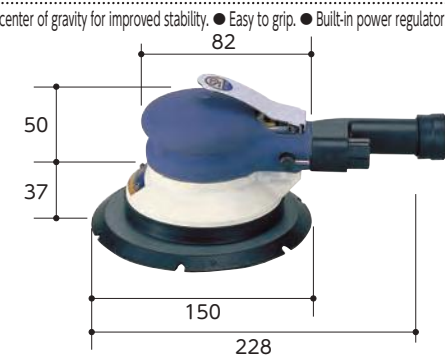

SP-3606-A5M

M Velcro Pad

EDP	Model No.	Pad Threads	Orbit Dia. (mm)	Sandpaper type	Free Speed (min⁻¹)	Overall Length (mm)	Air Consumption (m³/min)	Hose Coupling	Net Weight (kg)	Accessories	JAN (4545695)
370114	SP-3905DF-A5M	5/16-24UNF	5	Velcro	11000	150	0.3	1/4"NPT	0.95	Hose (490311), Dust Bag (490300), Spanner (H19mm)	000561
370126	SP-3605DF-A5M	5/16-24UNF	5	Velcro	10000	215	0.3	1/4"NPT	1.23	Hose (490310), Dust Bag (490300), Spanner (H19mm)	000448
370102	SP-3006DF-5	5/16-24UNF	5	Velcro	10000	210	0.47	1/4"NPT	0.65	Hose (3006-50), Dust Bag (3006-49), Spanner (H24mm)	002343
370190	SP-3606DF-A5M	5/16-24UNF	5	Velcro	10000	228	0.3	1/4"NPT	1.3	Hose (490310), Dust Bag (490300), Spanner (H19mm)	003906
370108	SP-3905-A5M	5/16-24UNF	5	Velcro	11000	150	0.3	1/4"NPT	0.95	Spanner (H19mm)	000554
370110	SP-3605-A5M	5/16-24UNF	5	Velcro	10000	215	0.3	1/4"NPT	1.23	Spanner (H19mm)	000431
370099	SP-3005-5M	5/16-24UNF	5	Velcro	10000	140	0.47	1/4"NPT	0.6	Spanner (H24mm)	002350
370191	SP-3606-A5M	5/16-24UNF	5	Velcro	10000	228	0.3	1/4"NPT	1.2	Spanner (H19mm)	003913

Air pressure: 0.62 MPa Air hose inner dia.: 9.5 mm Rear exhaust Air connector included