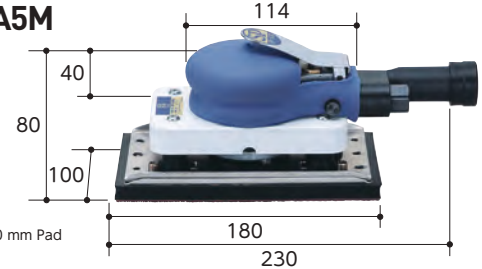

## ORBITAL SANDER

● Pad Size  $75 \times 110\text{mm}$

- Lightweight and compact. ● For finishing and polishing ● Easy to grip. ● Built-in power regulator.

**SP-3900-A3M**

**M** Velcro Pad

Replacement parts

- #04606120 75x110 mm Pad (Velcro)

● Pad Size  $100 \times 180\text{mm}$

- Larger pad. ● Easy to grip. ● Built-in power regulator.

**SP-3800-A5M**

**M** Velcro Pad

Replacement parts

- #04604501 100x180 mm Pad (Velcro)