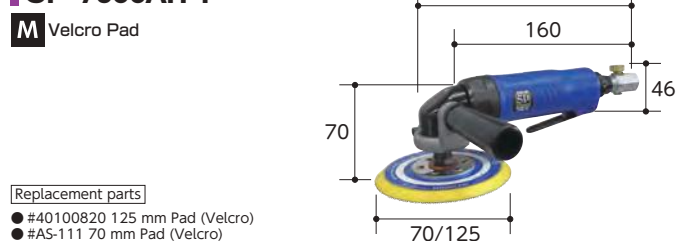

SP-7500AH-P

Replacement parts
● #40100820 125 mm Pad (Velcro)
● #AS-111 70 mm Pad (Velcro)

Pad Size 125mm(5") [SINGLE ACTION]
● 120 degree corner type. ● Low speed rotation and high torque. ● Built-in power regulator. ● With anti-vibration grip.