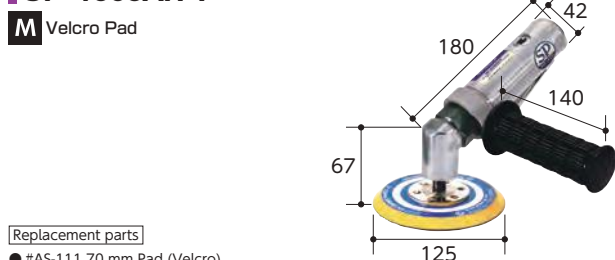

SP-1508AH-P

Replacement parts
● #AS-111 70 mm Pad (Velcro)

Pad Size 75x110mm [Window Polisher]
● For polishing window glass. ● Special pad. ● Built-in power regulator.