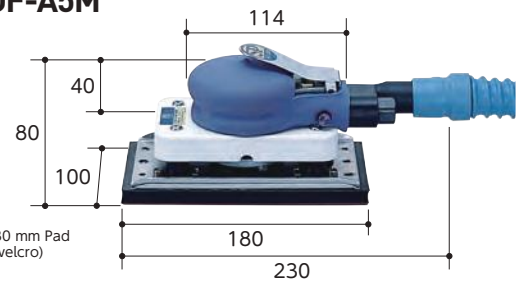

Replacement parts

- #04606120 75x110 mm Pad (Dust suction type, velcro)

● Pad Size $100 \times 180\text{mm}$

- Larger pad. ● Easy to grip. ● Built-in power regulator. ● Dust hose and collection bag included.

SP-3800DF-A5M

M Velcro Pad

Replacement parts

- #04604503 100x180 mm Pad (Dust suction type, velcro)

ORBITAL SANDER

● Pad Size $75 \times 110\text{mm}$

- Lightweight and compact. ● For finishing and polishing ● Easy to grip. ● Built-in power regulator.

SP-3900-A3M

M Velcro Pad